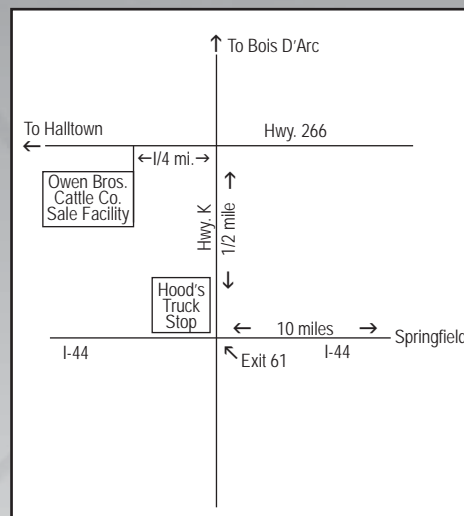

TRUCKING

Contact the sale manager to assist you with trucking arrangements.

INCLUDING THE DISPERSAL OF THE

Kickin' A Charolais - Oklahoma Division

STEVE ARNOLD & FAMILY

3943 Hwy. 8 West ♦ Mena, Arkansas 71953 ♦ 479-394-7373 ♦ 479-216-0191 (Cell)